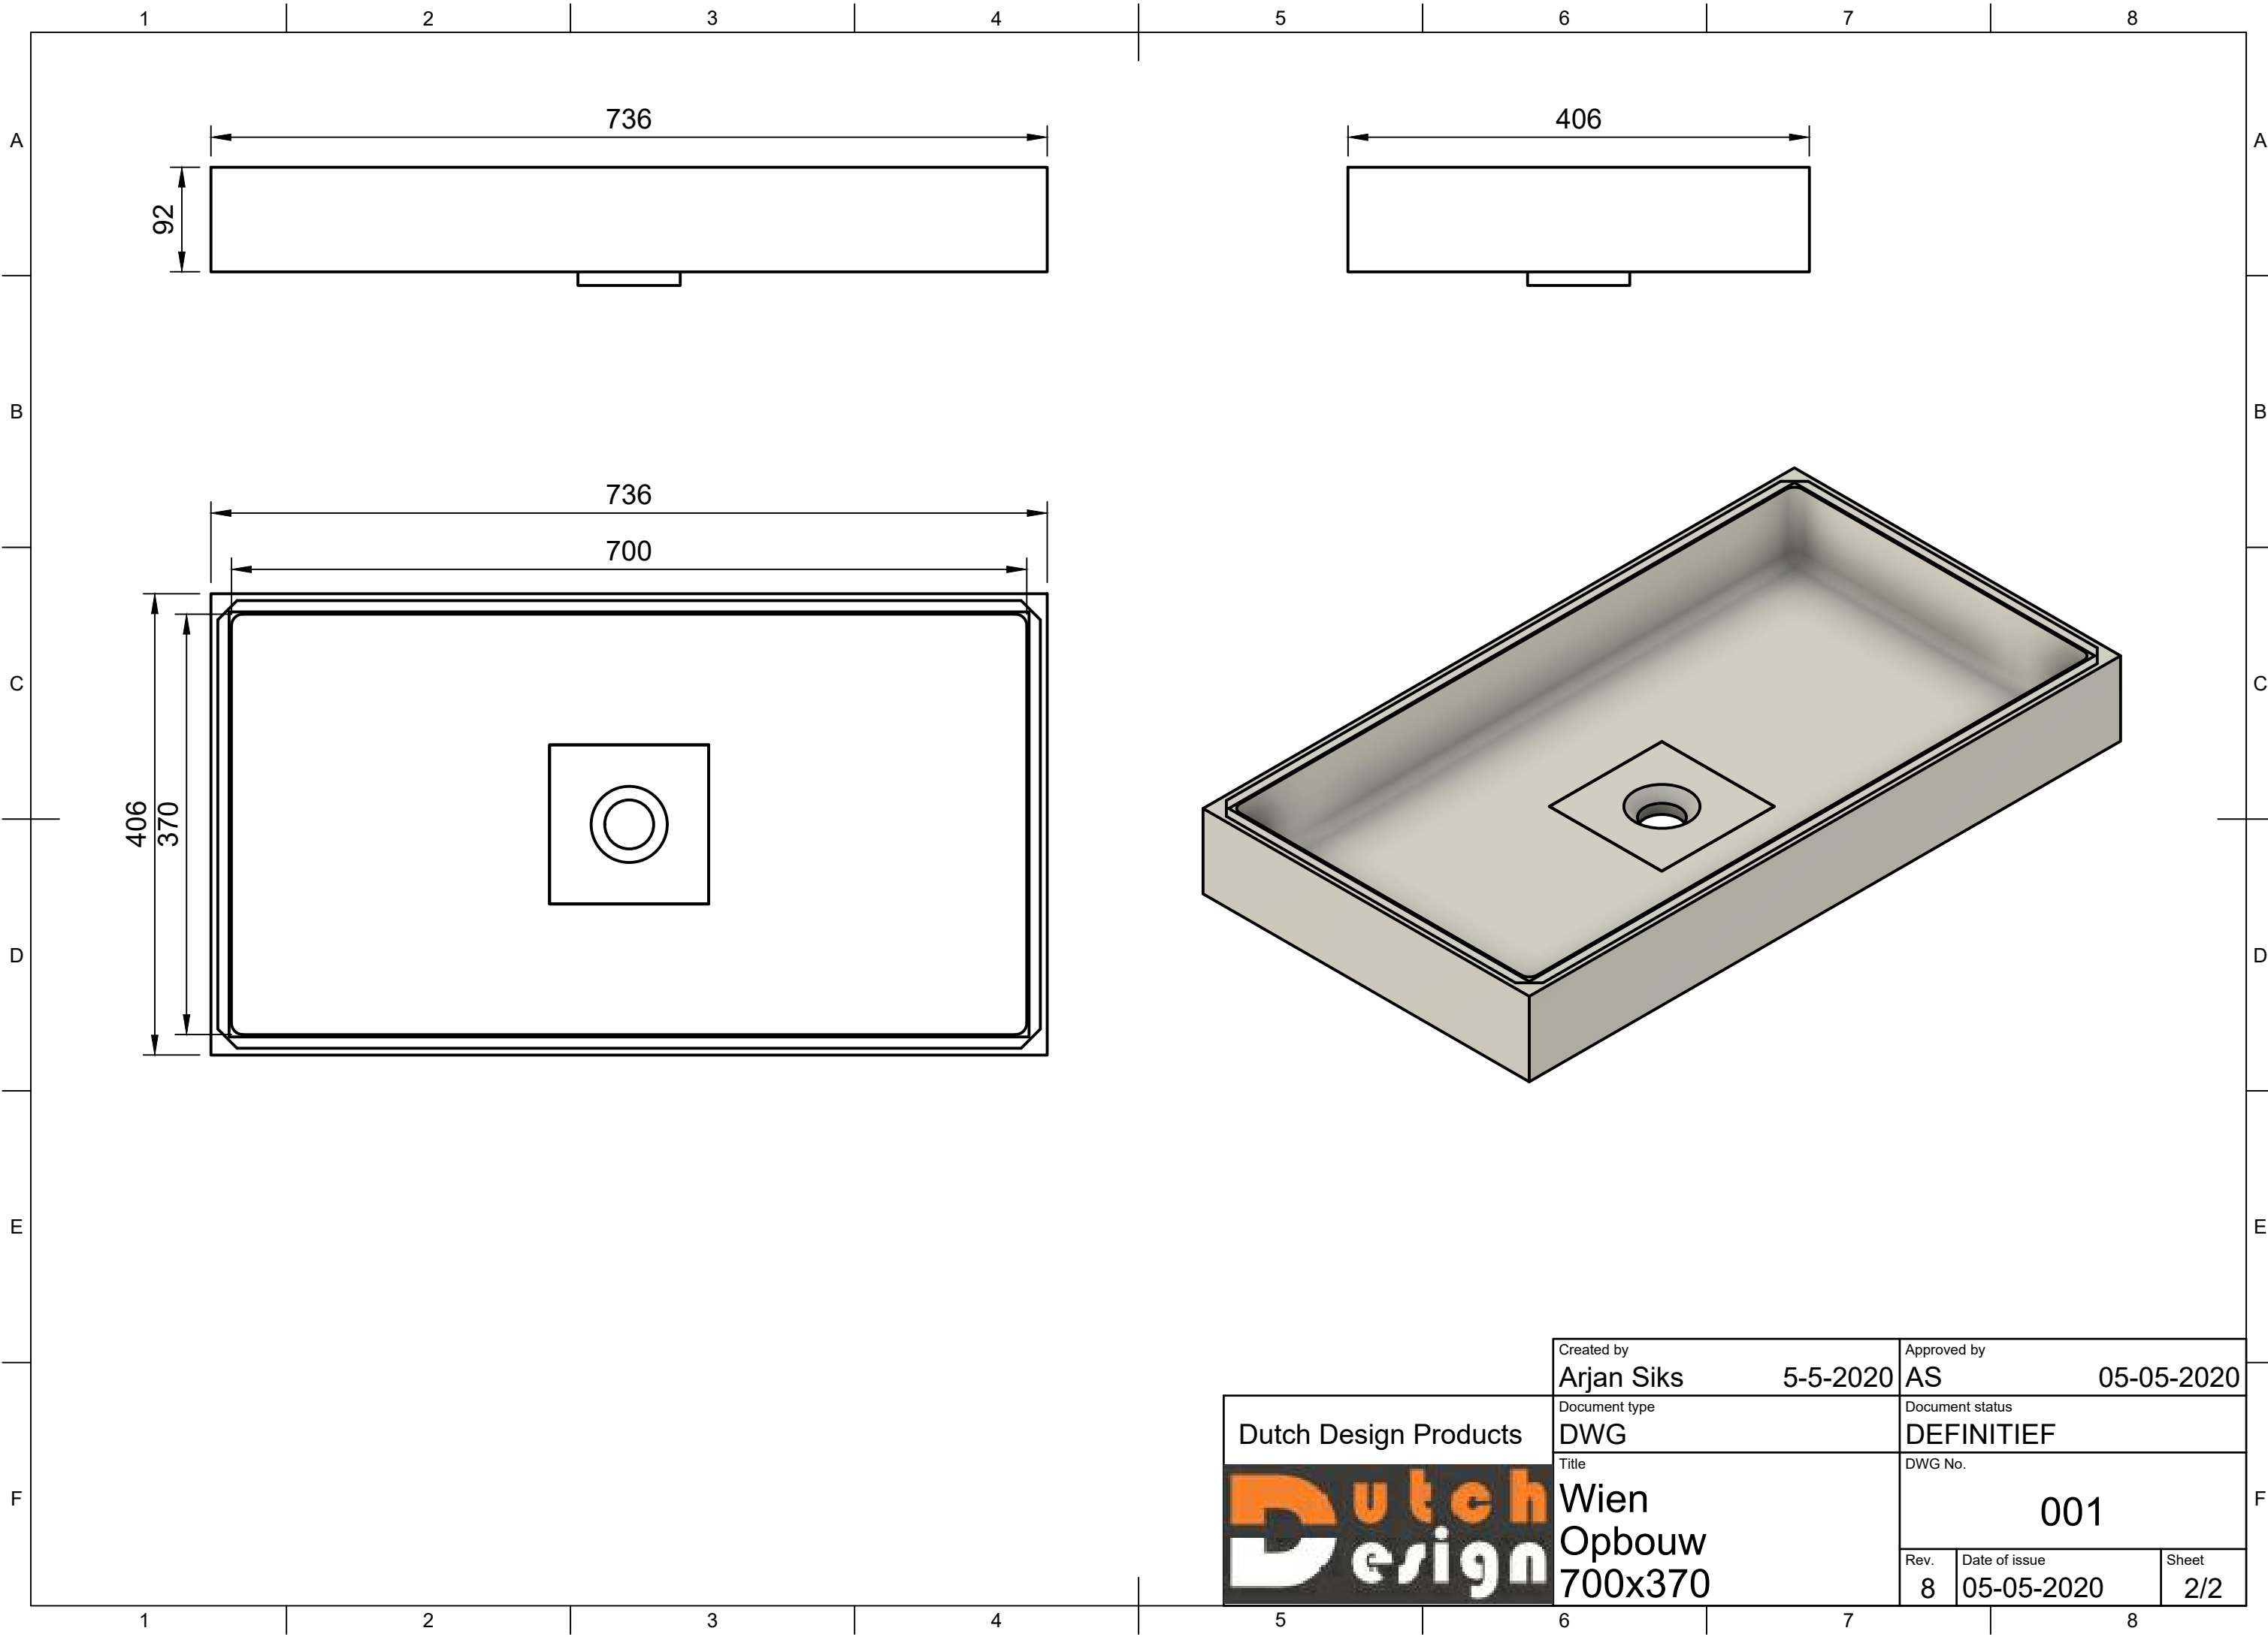

Created by <b>Arjan Siks</b>		5-5-2020		Approved by <b>AS</b>		05-05-2020		
Document type <b>DWG</b>				Document status <b>DEFINITIEF</b>				
Title <b>Wien Opbouw 500x320</b>				DWG No. <b>001</b>				
Rev.	Date of issue		Sheet		8		05-05-2020 1/2	

	Created by <b>Arjan Siks</b>	5-5-2020	Approved by <b>AS</b>	05-05-2020
	Document type <b>DWG</b>	Document status <b>DEFINITIEF</b>		
	Title <b>Wien Opbouw 700x370</b>	DWG No. <b>001</b>		
	Rev. <b>8</b>	Date of issue <b>05-05-2020</b>	Sheet <b>2/2</b>	